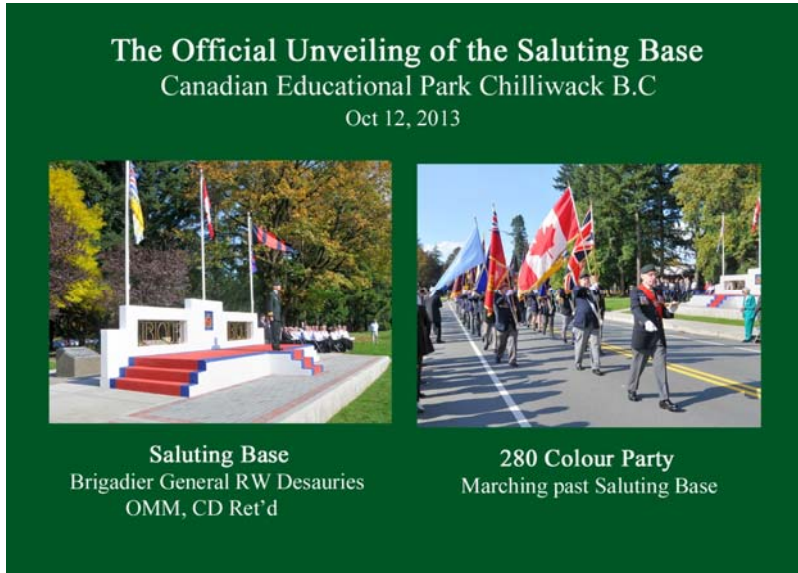

## Canadian Forces Base Chilliwack Memorial

The CFB Chilliwack Memorial has been completed and was dedicated by CME Branch Colonel Commandant, Brigadier-General DesLauriers, OMM, CD (Retired) on 12 Oct 2013. Engraved Bricks were being offered at \$100.00 each, and are still available. They are being placed immediately in front of and left/right of the saluting base steps.